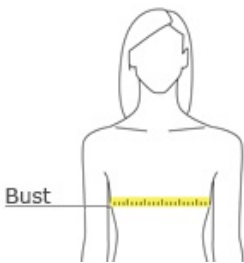

# Junior Ladies Long Sleeve Thermal Henley Hoodie DT218H

This hoodie is an extra soft choice for style and comfort.

- 5-ounce, 60/40 cotton/poly mini waffle blend
- Minimal shrinkage
- Flatlock seams throughout
- 7-button placket with dyed-to-match buttons
- Rib knit cuffs and waistband with coverstitching

### CARE INSTRUCTIONS

Machine wash cold, inside out with like colors. Do not bleach. Tumble dry low, iron if necessary.

front

back

### HOW TO MEASURE

**BUST**  
With arms down at sides, measure around the upper body, under arms and around the fullest part of the bust.