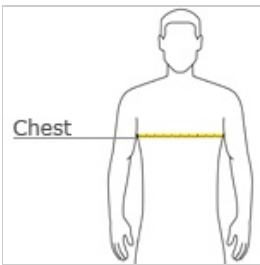

GILDAN® Gildan® Youth Heavy Blend™ Full-Zip Hooded Sweatshirt. 18600B

- 8-ounce, 50/50 cotton/poly
- Double-needle stitching at waistband and cuffs
- Unlined hood
- No drawcord at hood
- Nylon zipper
- 1x1 rib knit cuffs and waistband with spandex
- Front pouch pockets
- Sports Grey 90/10 cotton/poly.

CARE INSTRUCTIONS

machine was warm, inside out, with like colors.
Only non-cholorine bleach. Tumble dry medium. Do not iron. Do not dry clean.

front

back

HOW TO MEASURE

CHEST
With arms down at sides, measure around the upper body, under arms and over the fullest part of the chest.

SIZE CHART

| | XS | S | M | L | XL |
|-------|-------|-------|-------|-------|-------|
| Size | 6-8 | 10-12 | 14-16 | 18-20 | 22-24 |
| Chest | 30-32 | 32-34 | 34-36 | 36-38 | 38-40 |

COLOR INFORMATION

*Not all sizes are available in every color.